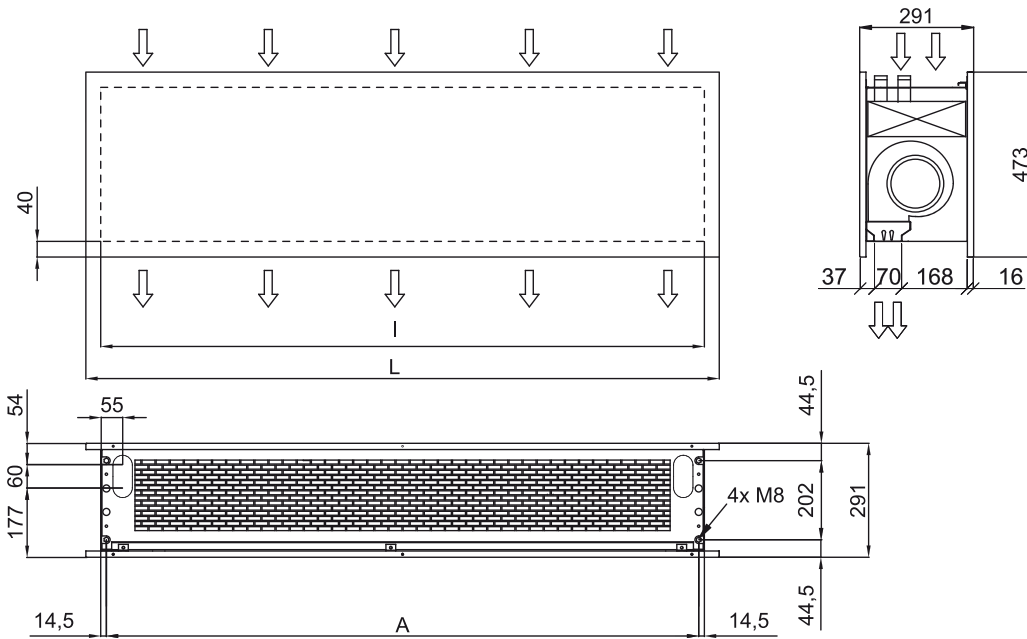

Model (m³/h) (m)

ZEN ECG 1000 DX10-ME	5/8" - 3/8"
ZEN ECG 1500 DX14-ME	5/8" - 3/8"
ZEN ECG 2000 DX22-ME	1" - 3/8"
ZEN ECG 2000 DX24-ME	1" - 1/2"
ZEN ECG 2500 DX27-ME	1" - 1/2"

Is? pompas? - VRF

Model (m³/h) (m)

ZEN ECG 1000 VRF10-ME	5/8" - 3/8"
ZEN ECG 1500 VRF13-ME	5/8" - 3/8"
ZEN ECG 1500 VRF15-ME	5/8" - 3/8"
ZEN ECG 2000 VRF20-ME	1" - 3/8"
ZEN ECG 2000 VRF24-ME	1" - 1/2"
ZEN ECG 2500 VRF29-ME	1" - 1/2"
ZEN ECG 2500 VRF25-ME	1" - 1/2"

Boyutlar

	L	I	A
Zen 1000	1220	1140	1115
Zen 1500	1620	1544	1515
Zen 2000	2120	2044	2015
Zen 2500	2620	2544	2515