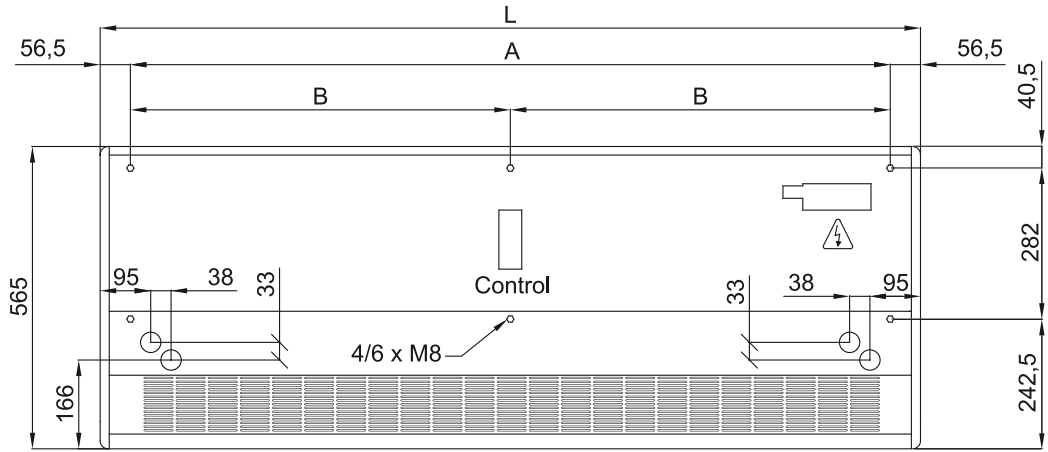

Boyutlar

	L	A	B
Smart 1000	1034	920	-
Smart 1500	1534	1420	710
Smart 2000	2034	1920	960
Smart 2500	2534	2420	1210
Smart 3000	3034	2920	1460