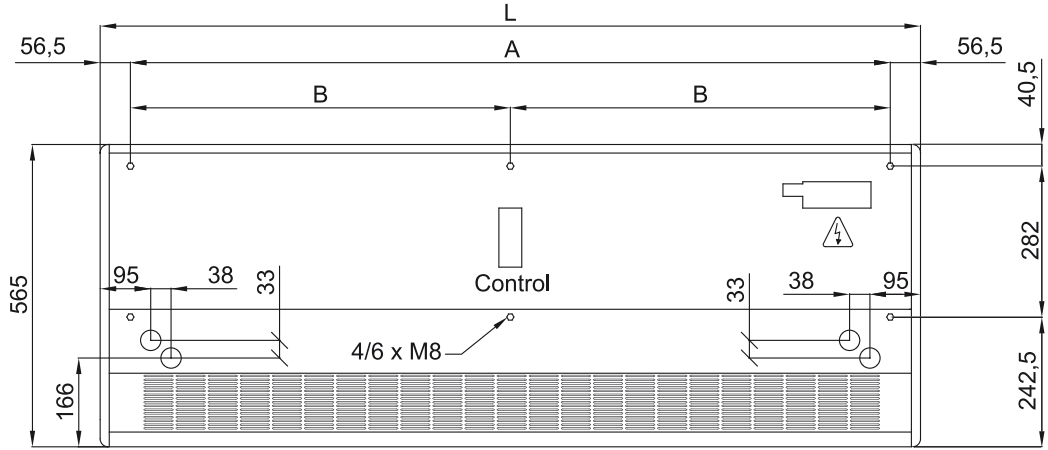

Boyutlar

	L	A	B
Smart 1000	1034	920	-
Smart 1500	1534	1420	710
Smart 2000	2034	1920	960
Smart 2500	2534	2420	1210
Smart 3000	3034	2920	1460