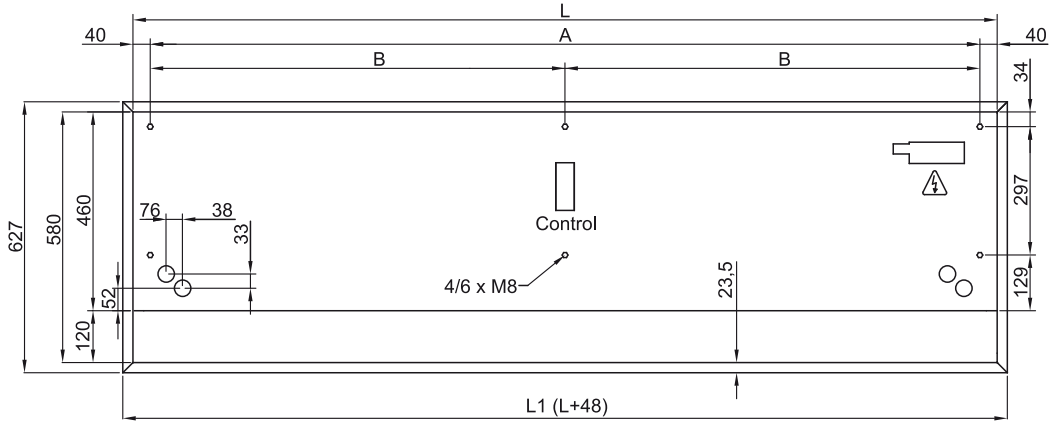

Boyutlar

	L	L1	A	B
Recessed Dam 1000	1000	1048	920	-
Recessed Dam 1500	1500	1548	1420	710
Recessed Dam 2000	2000	2048	1920	960
Recessed Dam 2500	2500	2548	2420	1210