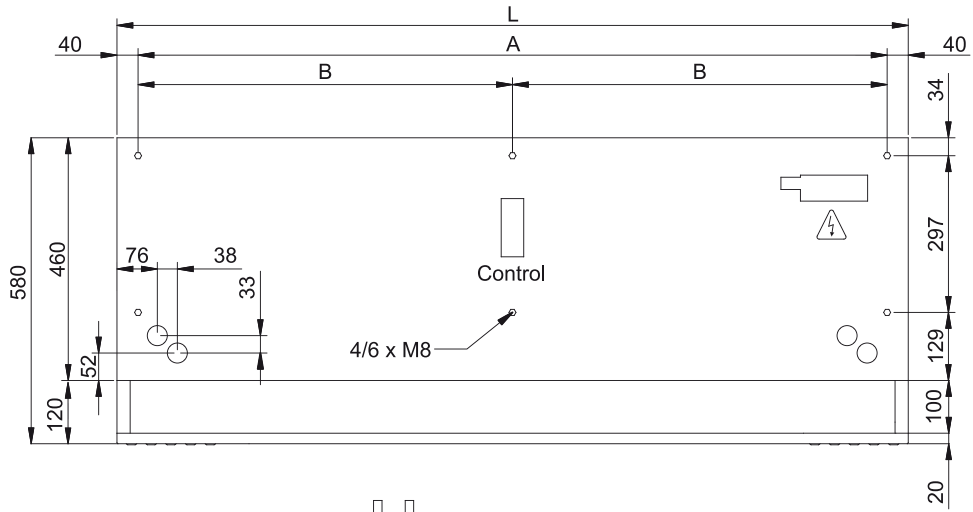

Boyutlar

L	A	B
1000	920	-
1500	1420	710
2000	1920	960
2500	2420	1210
3000	2920	1460