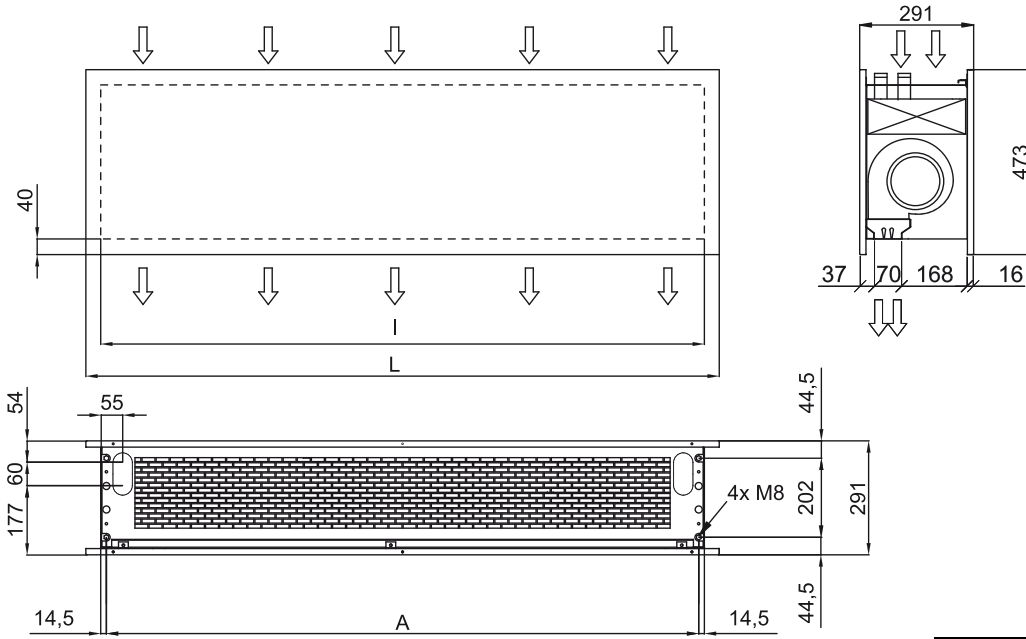

Model	(m³/h)	(m)
ZEN ECG 1000 DX10-LG	5/8" - 3/8"	
ZEN ECG 1500 DX15-LG	5/8" - 3/8"	
ZEN ECG 2000 DX22-LG	1" - 3/8"	
ZEN ECG 2500 DX27-LG	7/8" - 1/2"	
ZEN ECG 2500 DX22-LG	1" - 3/8"	

Is? pompas? - VRF

Model	(m³/h)	(m)
ZEN ECG 1000 VRF10-LG	5/8" - 3/8"	
ZEN ECG 1500 VRF15-LG	5/8" - 3/8"	
ZEN ECG 2000 VRF24-LG	1" - 3/8"	
ZEN ECG 2000 VRF20-LG	1	
ZEN ECG 2500 VRF25-LG	7/8" - 1/2"	
ZEN ECG 2500 VRF29-LG	7/8" - 1/2"	

Boyutlar

	L	I	A
Zen 1000	1220	1140	1115
Zen 1500	1620	1544	1515
Zen 2000	2120	2044	2015
Zen 2500	2620	2544	2515