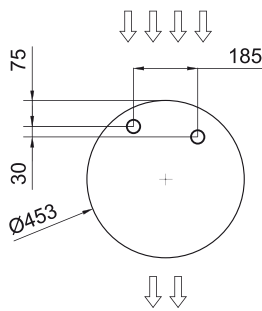

Boyutlar

Water pipes top entrance

Floor fixing points with foot

Standard installation (vertical left side)

	L
RUND 1000	1025
RUND 1500	1525
RUND 2000	2030
RUND 2500	2530
RUND 3000	2980