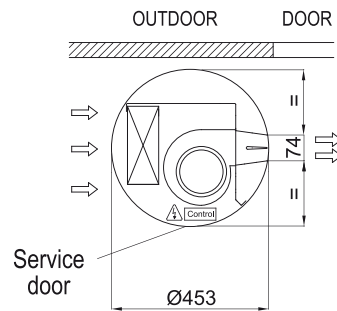

Boyutlar

Water pipes top entrance

Floor fixing points with foot

Standard installation (vertical left side)

	L
RUND 1000	1025
RUND 1500	1525
RUND 2000	2030
RUND 2500	2530
RUND 3000	2980