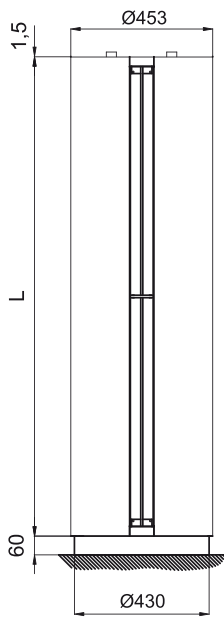

Boyutlar

Water pipes top entrance

Floor fixing points with foot

Standard installation (vertical left side)

	L
RUND 1000	1025
RUND 1500	1525
RUND 2000	2030
RUND 2500	2530
RUND 3000	2980