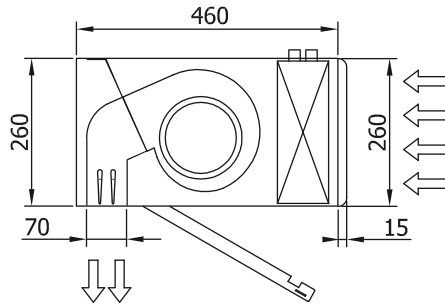

Boyutlar

L	A	B
1000	920	-
1500	1420	710
2000	1920	960
2500	2420	1210
3000	2920	1460