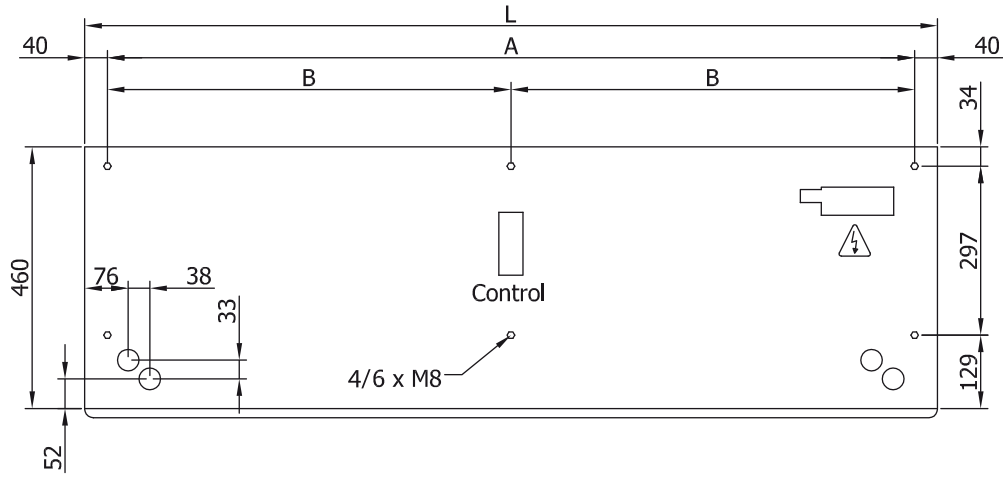

Boyutlar

L	A	B
1000	920	-
1500	1420	710
2000	1920	960
2500	2420	1210
3000	2920	1460