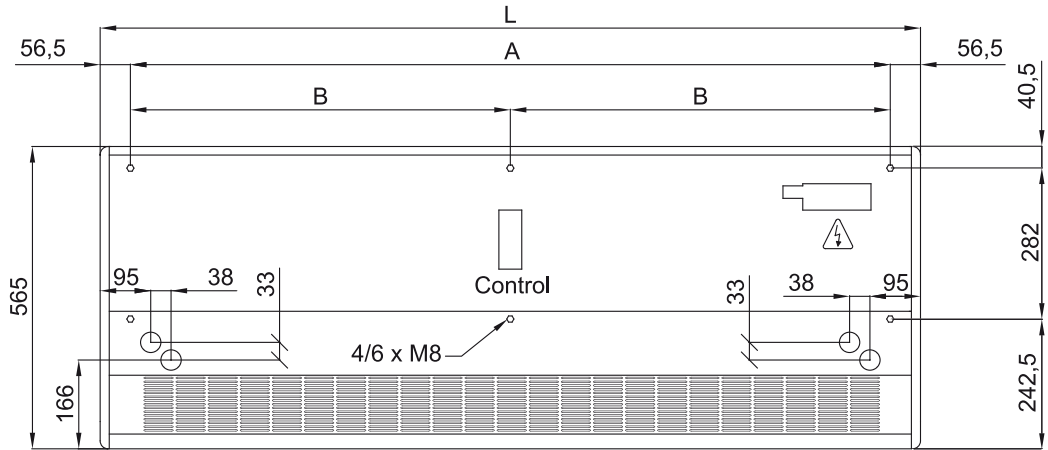

Boyutlar

	L	A	B
Smart 1000	1034	920	-
Smart 1500	1534	1420	710
Smart 2000	2034	1920	960
Smart 2500	2534	2420	1210
Smart 3000	3034	2920	1460