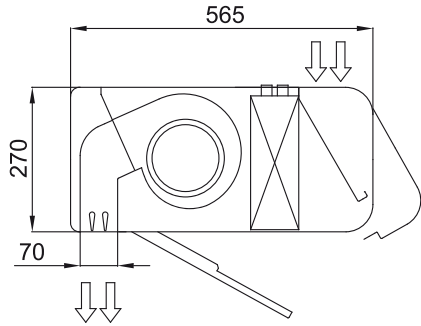

Boyutlar

	L	A	B
Smart 1000	1034	920	-
Smart 1500	1534	1420	710
Smart 2000	2034	1920	960
Smart 2500	2534	2420	1210
Smart 3000	3034	2920	1460